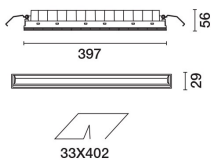

**Installation**

The recess body is inserted in the specific adapter installed previously by means of a steel wire spring - check the thickness of the false ceiling and use a compatible frame available with a separate item code.

**Colour**

Black (04)

**Weight (Kg)**

0.86

**Mounting**

wall recessed|ceiling recessed

**Wiring**

on power supply box: screw connections.