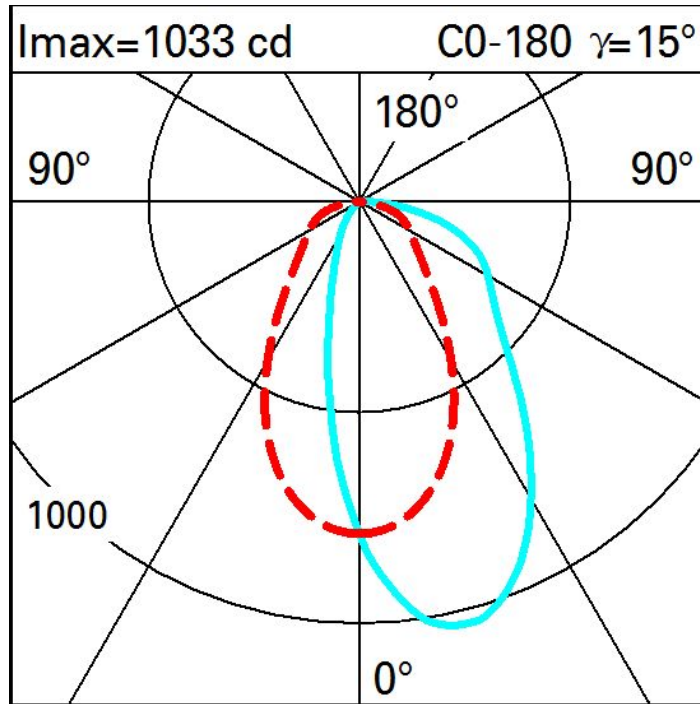

Complies with EN60598-1 and pertinent regulations

**Technical data**

lm system:	1280	CRI (typical):	92
W system:	33.6	Colour temperature [K]:	3000
lm source:	3200	MacAdam Step:	3
W source:	29	Life Time LED 1:	> 50,000h - L90 - B10 (Ta 25°C)
Luminous efficiency (lm/W, real value):	38.1	Lamp code:	LED
lm in emergency mode:	-	Number of lamps for optical assembly:	1
Total light flux at or above an angle of 90° [Lm]:	0	ZVEI Code:	LED
Light Output Ratio (L.O.R.) [%]:	40	Number of optical assemblies:	1
CRI (minimum):	90	Control:	DALI-2

Polar

Illuminances

Lux		Wall distance = 1m																			
3																					
		3	7	16	44	132	237	132	44	16	7	3									
2		6	11	23	55	126	178	126	55	23	11	6									
		6	12	24	55	102	129	102	55	24	12	6									
1		6	11	23	45	70	84	70	45	23	11	6									
		6	11	20	33	46	52	46	33	20	11	6									
0																					
	m	-2	-1	0	1	2	3														