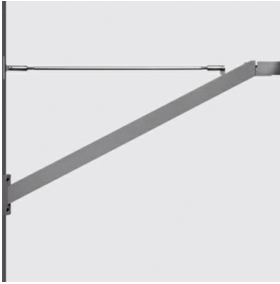

Simple arm L=900 mm

Design iGuzzini

iGuzzini

Last information update: July 2024

Accessory code

BZ48: Simple arm L=900 mm

Technical description

Hot-galvanised steel arms subjected to acrylic liquid paint, installation with flange $\varnothing 102\text{mm}$ or with screws.

Installation

Installation with flange $\varnothing 102\text{mm}$ or with screws.

Colour

White (01) | Black (04) | Grey (15) | Rust Brown (F5)

Weight (Kg)

6.41

Complies with EN60598-1 and pertinent regulations