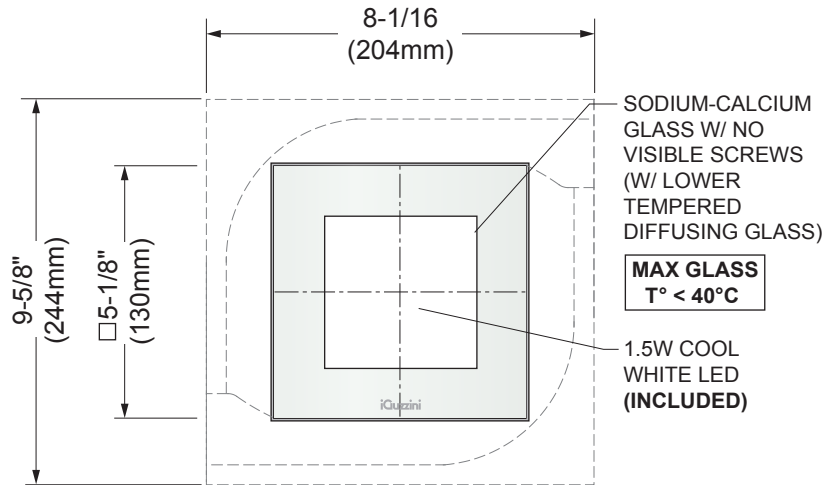

**LEDPLUS ALL GLASS
SQUARE**

#I.2635 - 00
FINISH

LAMPING: COOL WHITE LED 6700K, 24Vdc

PROJECT NAME: _____

TYPE: _____ **QTY:** _____

LAST UPDATE: August 15, 2019

TOP VIEW

SIDE VIEW

ACCESSORIES (TO BE ORDERED SEPARATELY)

- I.6950** - ALUMINUM CASING FOR WALL INSTALLATION + TOP END CAP
□9-5/8"(244mm) X 4"(101mm)H
- I.6951** - ALUMINUM CASING FOR GROUND INSTALLATION + TOP END CAP
□8-1/16"(204mm) X 4"(101mm)H
- I.6952** - PLASTIC CASING FOR WALL & GROUND INSTALLATION +TOP END CAP
□ 5-3/8" (136mm) X 6-1/8" (155mm)H
- I.9579** - ADAPTER FOR OUTER CASING (FOR I.6952)
- I.9580** - ADAPTER FOR OUTER CASING (FOR I.6950 - I.6951)
- I.9583** - SUCTION CUP

POWER SUPPLY OPTIONS

Dry location

- 4444-0024-010-120-ND:**
Input: 120V AC, Dry location, non dimmable
Quantity: one to six (1 to 6) fixtures
DIM: 6" X 4" X 3" (152 X 102 X 76mm)
Max distance 18AWG: 20ft (6m)*.
- 4444-0024-020-120-ND:**
Input: 120V AC, Dry location, non dimmable
Quantity: one to eleven (1 to 13) fixtures
DIM: 6" X 4" X 3" (152 X 102 X 76mm)
Max distance 18AWG: 85ft (25m)*.
- 4444-0024-025-UNV-ND:**
Input: 120-277V AC, Dry location, non dimmable
Quantity: one to sixteen (1 to 16) fixtures
DIM: 6" X 4" X 3" (152 X 102 X 76mm)
Max distance 18AWG: 20ft (6m)*.

Wet location

- 4548-0024-010-120-ND:**
Input: 120V AC, Wet location, non dimmable
Quantity: one to six (1 to 6) fixtures
DIM: 7½" X 4¼" X 3" (181 X 108 X 76mm)
Max distance 18AWG: 20ft (6m)*.
- 4548-0024-017-120-ND:**
Input: 120V AC, Wet location, non dimmable
Quantity: one to eleven (1 to 11) fixtures
DIM: 7½" X 4¼" X 3" (181 X 108 X 76mm)
Max distance 18AWG: 85ft (25m)*.
- 4548-0024-025-UNV-ND:**
Input: 120-277V AC, Wet location, non dimmable
Quantity: one to sixteen (1 to 16) fixtures
DIM: 7½" X 4¼" X 3" (181 X 108 X 76mm)
Max distance 18AWG: 20ft (6m)*.