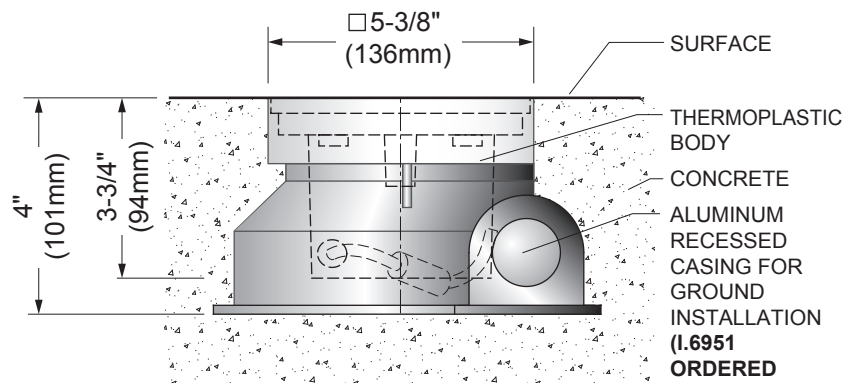

SIDE VIEW

ACCESSORIES (TO BE ORDERED SEPARATELY)

- ☐ **I.6950** - ALUMINUM CASING FOR WALL INSTALLATION + TOP END CAP
  □9-5/8"(244mm) X 4"(101mm)H
- ☐ **I.6951** - ALUMINUM CASING FOR GROUND INSTALLATION + TOP END CAP
  □8-1/16"(204mm) X 4"(101mm)H
- ☐ **I.6952** - PLASTIC CASING FOR WALL & GROUND INSTALLATION +TOP END CAP
  □ 5-3/8" (136mm) X 6-1/8" (155mm)H
- ☐ **I.9579** - ADAPTER FOR OUTER CASING (FOR I.6952)
- ☐ **I.9580** - ADAPTER FOR OUTER CASING (FOR I.6950 - I.6951)
- ☐ **I.9583** - SUCTION CUP

POWER SUPPLY OPTIONS

Dry location

- ☐ **4444-0024-010-120-ND:**
  Input: 120V AC, Dry location, non dimmable
  Quantity: one to six (1 to 6) fixtures
  DIM: 6" X 4" X 3" (152 X 102 X 76mm)
  Max distance 18AWG: 20ft (6m)*.
- ☐ **4444-0024-020-120-ND:**
  Input: 120V AC, Dry location, non dimmable
  Quantity: one to eleven (1 to 13) fixtures
  DIM: 6" X 4" X 3" (152 X 102 X 76mm)
  Max distance 18AWG: 85ft (25m)*.
- ☐ **4444-0024-025-UNV-ND:**
  Input: 120-277V AC, Dry location, non dimmable
  Quantity: one to sixteen (1 to 16) fixtures
  DIM: 6" X 4" X 3" (152 X 102 X 76mm)
  Max distance 18AWG: 20ft (6m)*.

Wet location

- ☐ **4548-0024-010-120-ND:**
  Input: 120V AC, Wet location, non dimmable
  Quantity: one to six (1 to 6) fixtures
  DIM: 7½" X 4¼" X 3" (181 X 108 X 76mm)
  Max distance 18AWG: 20ft (6m)*.
- ☐ **4548-0024-017-120-ND:**
  Input: 120V AC, Wet location, non dimmable
  Quantity: one to eleven (1 to 11) fixtures
  DIM: 7½" X 4¼" X 3" (181 X 108 X 76mm)
  Max distance 18AWG: 85ft (25m)*.
- ☐ **4548-0024-025-UNV-ND:**
  Input: 120-277V AC, Wet location, non dimmable
  Quantity: one to sixteen (1 to 16) fixtures
  DIM: 7½" X 4¼" X 3" (181 X 108 X 76mm)
  Max distance 18AWG: 20ft (6m)*.

*For longer remote mounting distance, contact factory.

IP 68 IK 08

PLEASE CONTACT FACTORY FOR GREEN OR AMBER LED COLOR OPTION

USE SUITABLE REMOTE POWER SUPPLY

FINISH

00 - FROSTED GLASS

9320 Boul. St-Laurent,
suite 100, Montréal (Québec)
Canada H2N 1N7
P.: 514.523.1339 F.: 514.525.6107

**LEDPLUS ALL GLASS
SQUARE**