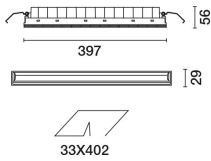

Complies with EN60598-1 and pertinent regulations

Technical data

lm system:	1189	CRI (typical):	97
W system:	35	Colour temperature [K]:	4000
lm source:	3050	MacAdam Step:	3
W source:	31	Life Time LED 1:	50,000h - L90 - B10 (Ta 25°C)
Luminous efficiency (lm/W, real value):	34	Lamp code:	LED
lm in emergency mode:	-	Number of lamps for optical assembly:	1
Total light flux at or above an angle of 90° [Lm]:	0	ZVEI Code:	LED
Light Output Ratio (L.O.R.) [%]:	39	Number of optical assemblies:	1
CRI (minimum):	95	Control:	DALI-2