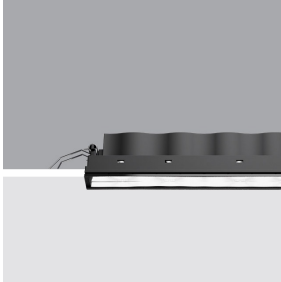

Last information update: February 2025

Product configuration: QL45

QL45: Minimal section 3 x 5 LEDs - Wall Washer

Product code

QL45: Minimal section 3 x 5 LEDs - Wall Washer

Technical description

Linear recessed miniaturised luminaire for LED lamps, specialised for vertical wall lighting. The patented optic system guarantees a homogeneous and effective emission on the wall, as well as avoiding shadow zones near the ceiling. Main body with die-cast aluminium radiant surface, minimal (frameless) version for mounting flush with the ceiling. For recessed installation in a false ceiling a specific adapter is required that is available with a separate item code. Flux enhancer - superpure aluminium reflector - asymmetrical textured PMMA screen - black polycarbonate internal perimeter frame. Supplied with a power supply unit connected to the luminaire. High colour rendering LED.

Installation

The recess body is inserted in the specific adapter installed previously by means of a steel wire spring - check the thickness of the false ceiling and use a compatible frame available with a separate item code.