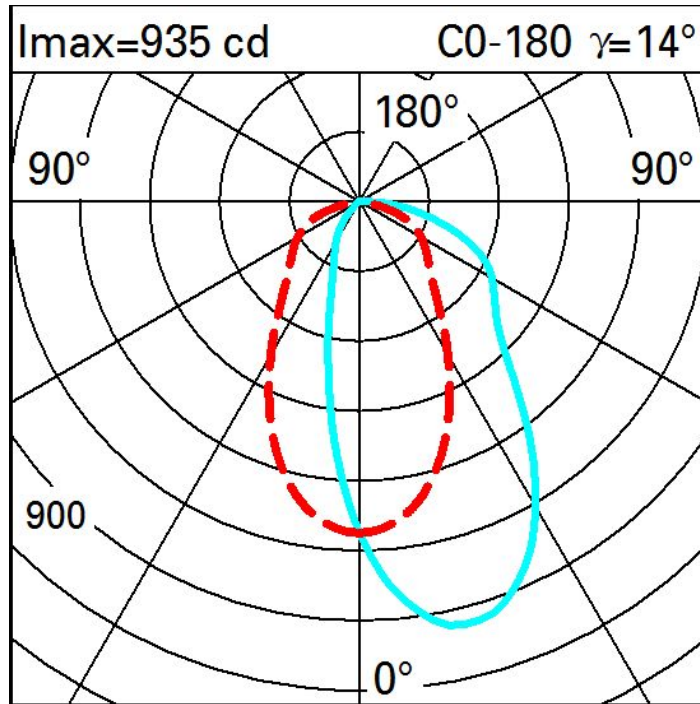

Last information update: February 2025

Product configuration: QL45

QL45: Minimal section 3 x 5 LEDs - Wall Washer

Product code

QL45: Minimal section 3 x 5 LEDs - Wall Washer

Technical description

Linear recessed miniaturised luminaire for LED lamps, specialised for vertical wall lighting. The patented optic system guarantees a homogeneous and effective emission on the wall, as well as avoiding shadow zones near the ceiling. Main body with die-cast aluminium radiant surface, minimal (frameless) version for mounting flush with the ceiling. For recessed installation in a false ceiling a specific adapter is required that is available with a separate item code. Flux enhancer - superpure aluminium reflector - asymmetrical textured PMMA screen - black polycarbonate internal perimeter frame. Supplied with a power supply unit connected to the luminaire. High colour rendering LED.

Complies with EN60598-1 and pertinent regulations

Technical data

lm system:	1189	CRI (typical):	97
W system:	35	Colour temperature [K]:	4000
lm source:	3050	MacAdam Step:	3
W source:	31	Life Time LED 1:	50,000h - L90 - B10 (Ta 25°C)
Luminous efficiency (lm/W, real value):	34	Lamp code:	LED
lm in emergency mode:	-	Number of lamps for optical assembly:	1
Total light flux at or above an angle of 90° [Lm]:	0	ZVEI Code:	LED
Light Output Ratio (L.O.R.) [%]:	39	Number of optical assemblies:	1
CRI (minimum):	95	Control:	DALI-2

Polar

Illuminances

Lux Wall distance = 1m

3												
	3	7	17	46	129	218	129	46	17	7	3	
2	6	12	24	53	113	157	113	53	24	12	6	
	7	12	23	48	91	118	91	48	23	12	7	
1	6	11	20	39	64	78	64	39	20	11	6	
	6	10	18	29	42	48	42	29	18	10	6	
0												
	m	-2	-1	0	1	2	3					