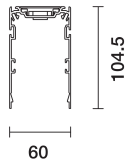

iN60 Evo System

Design iGuzzini

iGuzzini

Last information update: April 2025

Product code

RU41: Minimal Down linear module - Surface or Pendant-mounted - for MMO/Space/Wall Washer versions - L=2384

Technical description

Minimal (Frameless) version with extruded aluminium profile for surface or pendant-mounted application. Designed for use with LED plates in MMO, Space and Wall Washer versions. Version with direct light (Down) and indirect light (Up) option.

Installation

Can be surface or pendant-mounted using accessories to be ordered separately.

Colour

White (01) | Black (04) | Aluminium (12)

Weight (Kg)

3.86

Wiring

Designed to house the LED modules that can be used by the system.

Complies with EN60598-1 and pertinent regulations

IP20