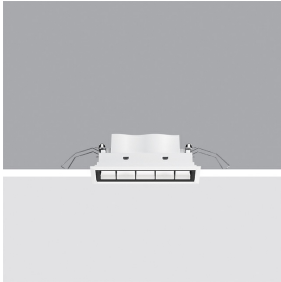

Last information update: October 2024

**Product code**

2493: Recessed Frame section 5 LEDs - integrated ON-OFF - Wall Washer Longitudinal Glare Control

**Technical description**

Miniaturized recessed linear luminaire for LED lamps. Asymmetrical optic system designed to achieve effective light distribution on walls and avoid any shadow zones near the ceiling. The black polycarbonate perimeter frame is designed to significantly reduce the effect of longitudinal glare. Main body with die-cast aluminium radiant surface, version with perimeter surface frame. Flux enhancer - superpure aluminium reflector - textured PMMA screen. Supplied with a power supply unit connected to the luminaire. High colour rendering LED.

**Installation**

Recessed with steel wire springs for false ceilings from 1 to 25 mm thick - preparation hole 37 x 141. To light walls correctly check the installation distances and centre-to-centre distances indicated on the instructions sheet.

**Colour**

Black / Black (43) | Black / White (47)

**Mounting**

wall recessed|ceiling recessed

**Wiring**

ON-OFF integrated ballast. Connection to mains network on power supply box; screw connections.

Complies with EN60598-1 and pertinent regulations