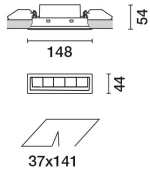

Technical data

lm system:	314 (*)	CRI:	0
W system:	10 (*)	Colour temperature [K]:	3500
lm source:	1012 (*)	Number of lamps for optical assembly:	1
W source:	10 (*)	ZVEI Code:	LED
Luminous efficiency (lm/W, real value):	31.0 (*)	Number of optical assemblies:	1
lm in emergency mode:	-