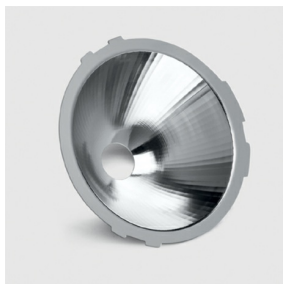

Interchangeable reflectors for LED C.o.B. - wide flood

Design iGuzzini

iGuzzini

Last information update: February 2023

Accessory code

6189: Interchangeable reflectors for LED C.o.B. - wide flood

Technical description

Interchangeable OPTI BEAM reflector made of 99.93% super-pure, polished aluminium, complete with black painted, electro-zinc-plated steel rim, for COB Led MaxiWoody Compact - 50° wide flood optic

Installation

Installed on product body with captive screws supplied with the reflector.

Colour

Aluminium (12)

Weight (Kg)

0.27

Complies with EN60598-1 and pertinent regulations
