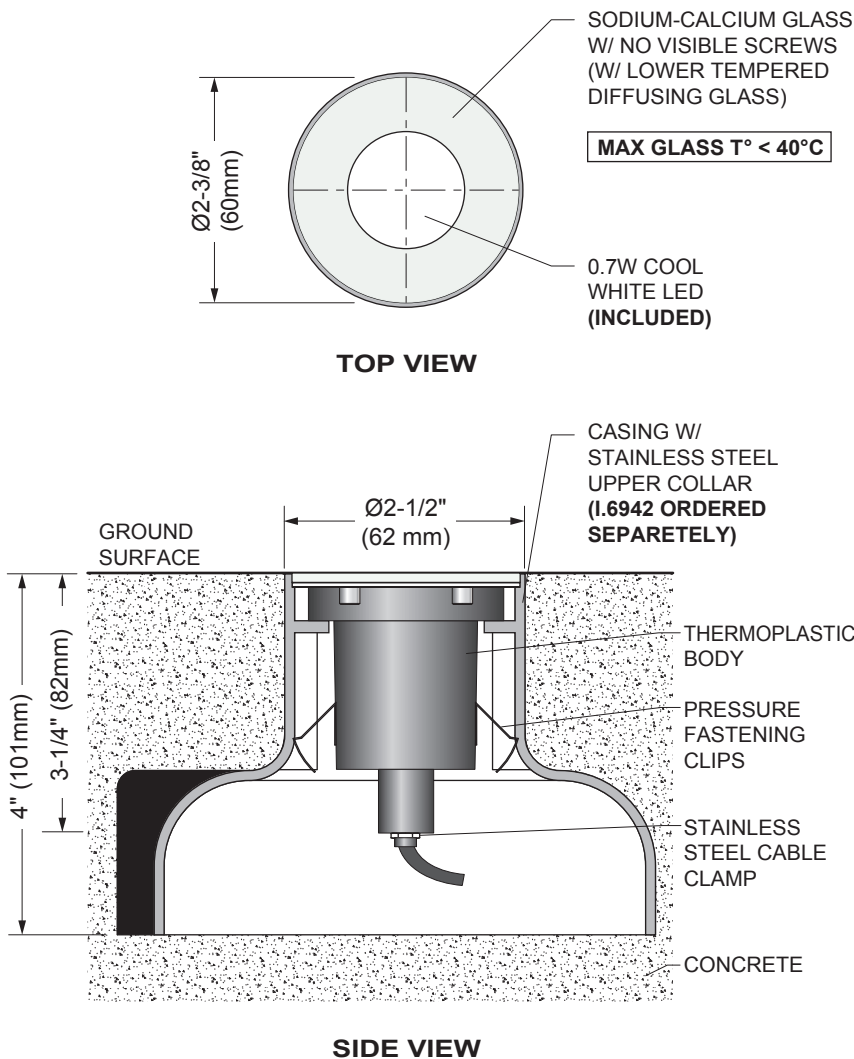

**LEDPLUS ALL GLASS
ROUND**

#1.2606 - 00
FINISH

LAMPING: COOL WHITE LED 6700K, 24Vdc

LEDPLUS is a ground / wall recessed luminaire flush with the surface. It is made of high resistance thermoplastic with an extraclear glass lens. Two different types of outer casings are available for installation.

PROJECT NAME: _____

TYPE: _____ **QTY:** _____

LAST UPDATE: August 15, 2019

ACCESSORIES (TO BE ORDERED SEPARATELY)

- ☐ **1.6941** - ALUMINUM CASING FOR WALL INSTALLATION + TOP END CAP
  □ 6-11/16"(169mm) X 4"(101mm)H
- ☐ **1.6942** - ALUMINUM CASING FOR GROUND INSTALLATION + TOP END CAP
  □ 5-1/8"(130mm) X 4"(101mm)H
- ☐ **1.6943** - PLASTIC CASING FOR WALL & GROUND INSTALLATION +TOP END CAP; Ø2-1/2 (62mm) X 6-1/8 (155mm)H
- ☐ **1.9579** - ADAPTER FOR OUTER CASING (FOR 1.6943)
- ☐ **1.9580** - ADAPTER FOR OUTER CASING (FOR 1.6941 - 1.6942)
- ☐ **1.9583** - SUCTION CUP

POWER SUPPLY OPTIONS

Dry location

- ☐ **4444-0024-010-120-ND:**
  Input: 120V AC, Dry location, non dimmable
  Quantity: one to fourteen (1 to 14) fixtures
  DIM: 6" X 4" X 3" (152 X 102 X 76mm)
  Max distance 18AWG: 20ft (6m)*.
- ☐ **4444-0024-020-120-ND:**
  Input: 120V AC, Dry location, non dimmable
  Quantity: one to twenty eight (1 to 28) fixtures
  DIM: 6" X 4" X 3" (152 X 102 X 76mm)
  Max distance 18AWG: 20ft (6m)*.
- ☐ **4444-0024-025-UNV-ND:**
  Input: 120-277V AC, Dry location, non dimmable
  Quantity: one to thirty five (1 to 35) fixtures
  DIM: 6" X 4" X 3" (152 X 102 X 76mm)
  Max distance 18AWG: 20ft (6m)*.

Wet location

- ☐ **4548-0024-010-120-ND:**
  Input: 120V AC, Wet location, non dimmable
  Quantity: one to fourteen (1 to 14) fixtures
  DIM: 6" X 4" X 3" (152 X 102 X 76mm)
  Max distance 18AWG: 20ft (6m)*.
- ☐ **4548-0024-017-120-ND:**
  Input: 120V AC, Wet location, non dimmable
  Quantity: one to twenty four (1 to 24) fixtures
  DIM: 6" X 4" X 3" (152 X 102 X 76mm)
  Max distance 18AWG: 20ft (6m)*.
- ☐ **4548-0024-025-UNV-ND:**
  Input: 120-277V AC, Wet location, non dimmable
  Quantity: one to thirty five (1 to 35) fixtures
  DIM: 6" X 4" X 3" (152 X 102 X 76mm)
  Max distance 18AWG: 20ft (6m)*.

*For longer remote mounting distance, contact factory.

IP 68 | IK 08

PLEASE CONTACT FACTORY FOR GREEN OR AMBER LED COLOR OPTION

USE SUITABLE REMOTE POWER SUPPLY

FINISH

00 - FROSTED GLASS

9320 Boul. St-Laurent,
suite 100, Montréal (Québec)
Canada H2N 1N7
P.: 514.523.1339 F.: 514.525.6107

**LEDPLUS ALL GLASS
ROUND**